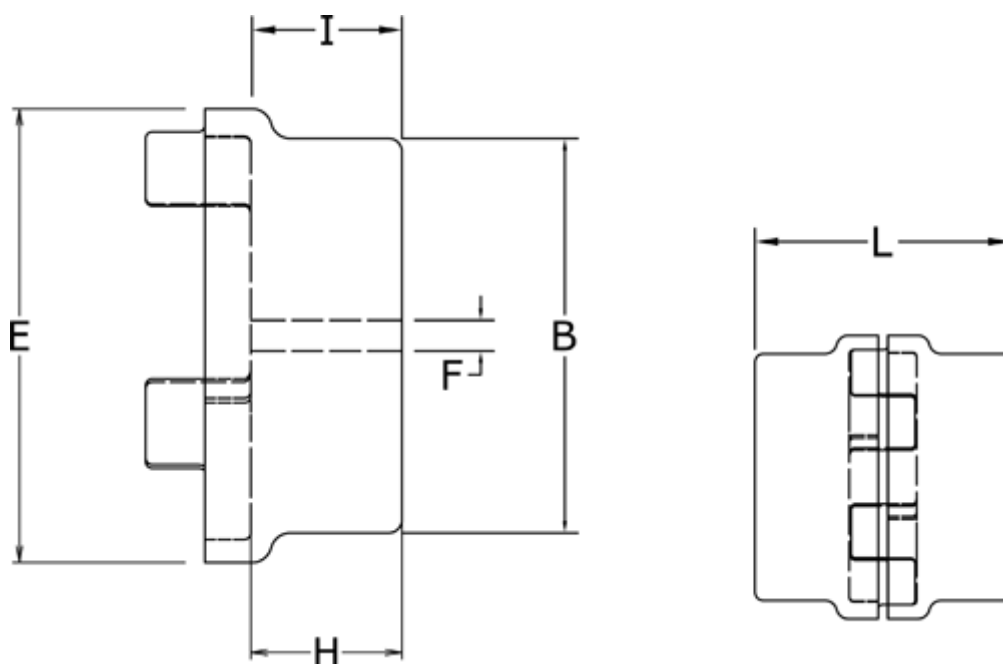

# Data Sheet

Article number: 3304038BGG

Description: Coupling hub 38/45B  
GG Cast iron, Predrilled

## Measures

B	= 80
E	= 80
F	= -
H	= 45
I	= 37
L	= 114
Max. bore mm	= 45